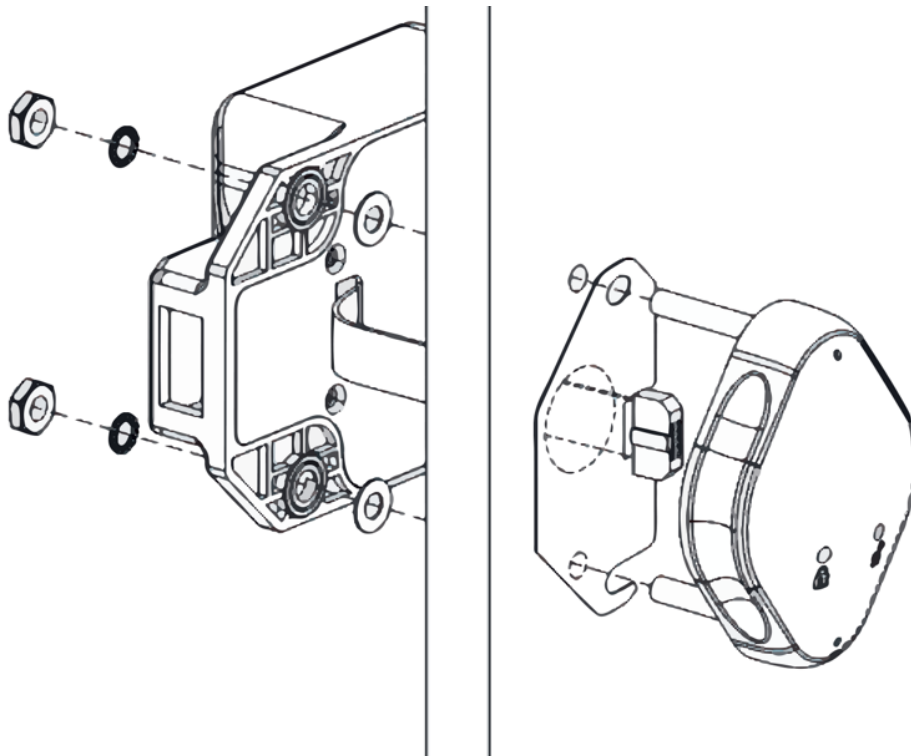

Locker Solutions

The Opendoor locker system is the smart solution for efficient use of personal and shared locker storage space.

Combining intelligent electronic lock hardware with powerful applications in a complete package the electronic smart lock that can be used in both existing storage lockers or with new locker furniture designs that blends into walls, floor consoles or any custom furniture your fit out requires.

Accessing locker storage should be as frictionless as possible for the user. Keys, padlocks, pin numbers all just slow users down, leading to frustration. Opendoor works seamlessly with the building access cards that guests already have to offer dynamic personal storage where and when its needed.

Unlike other Locker systems, Opendoor includes everything out of the box. No additional software charges, yearly renewals or premium vs standard software packages. Opendoor includes simple yet powerful administration along with detailed analytics and reporting. All inclusive.

Opendoor RFID Electronic Lock System

Tel: 08443-510805
Email: Sales@keystep.co.uk
www.keystep.co.uk