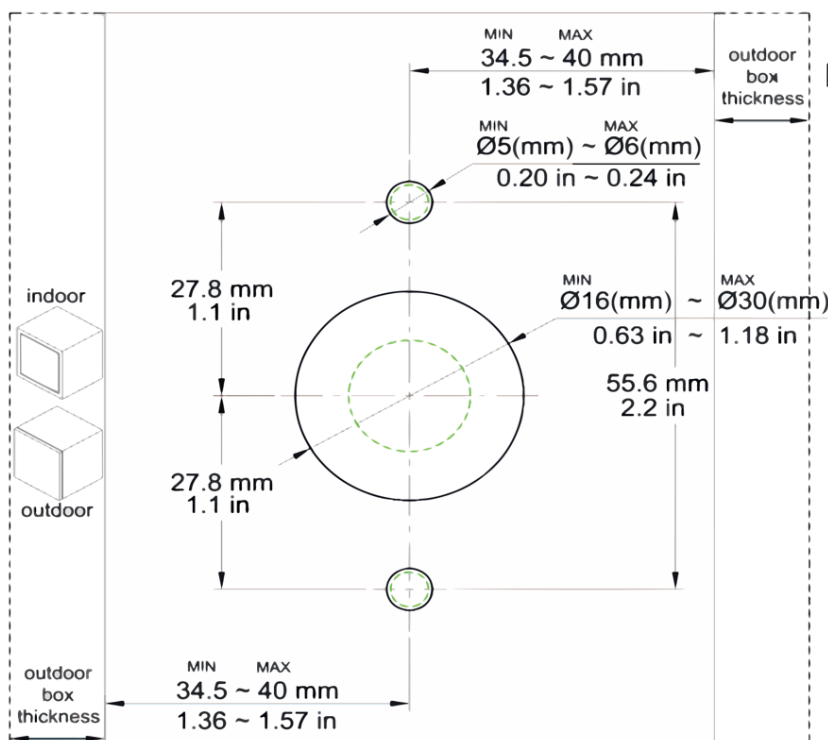

Locker Solutions

The Opendoor locker system is the smart solution for efficient use of personal and shared locker storage space.

Combining intelligent electronic lock hardware with powerful applications in a complete package the electronic smart lock that can be used in both existing storage lockers or with new locker furniture designs that blends into walls, floor consoles or any custom furniture your fit out requires.

Accessing locker storage should be as frictionless as possible for the user. Keys, padlocks, pin numbers all just slow users down, leading to frustration. Opendoor works seamlessly with the building access cards that guests already have to offer dynamic personal storage where and when its needed.

Unlike other Locker systems, Opendoor includes everything out of the box. No additional software charges, yearly renewals or premium vs standard software packages. Opendoor includes simple yet powerful administration along with detailed analytics and reporting. All inclusive.

Opendoor RFID Electronic Lock System

Tel: 08443-510805
Email: Sales@keystep.co.uk
www.keystep.co.uk